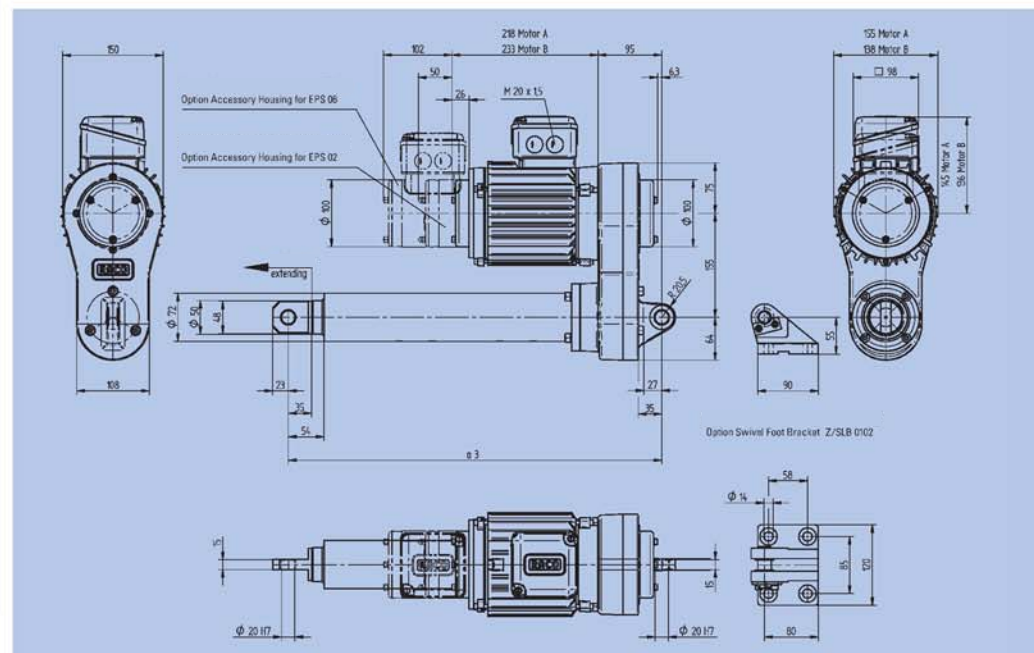

T6C6

Screw Type: ACME

**Mounting: Female Clevis
Spherical Rod End**

Male Rod End

Rear Eye

Lubrication: For Life

Protection Rating: IP54

**Power Transfer: HTD
Timing Belt**

Thrust Control

Electric Actuator Size 6 COMPACT

T6C6 with EPS02

Compact Size 6 Selection Chart

ACME Screw

Actuator Type	Nominal Force	Nominal Actuator Speed	Stroke Range		Run Torque	Start-up Torque	Nominal Motor Size	Pol	Motor Current	Stall Torque
	lb.f.	inch/sec.	min.	max	@Nominal Force	lb-ft.			lb-ft.	@ Load/460V
T6C6	2700	2.4	7.8	39.3	19.82	24.72	2.60	6	4.45	53.13
T6C6	2700	3.7	7.8	39.3	19.82	24.72	2.60	4	6.70	44.32
T6C6	1700	3.7	7.8	39.3	12.38	15.44	1.80	4	3.89	27.48
T6C6	1100	3.7	7.8	39.3	8.25	10.30	1.30	4	2.73	20.05

Standard Stroke, Increments in inches

Stroke	7.9"	11.8"	15.7"	23.6"	31.4"	39.3"
a3	22.05"	25.98"	29.92"	37.80"	45.67"	53.54"

RACO International, L.P.

3350 Industrial Blvd., Bethel Park PA 15102, Tel: 412-835-5744, Fax: 412-835-0338, web: www.racointernational.com

K6C6

Screw Type: Ball Screw

**Mounting: Female Clevis
Spherical Rod End**

Male Rod End

Rear Eye

Lubrication: For Life

Protection Rating: IP54

**Power Transfer: HTD
Timing Belt**